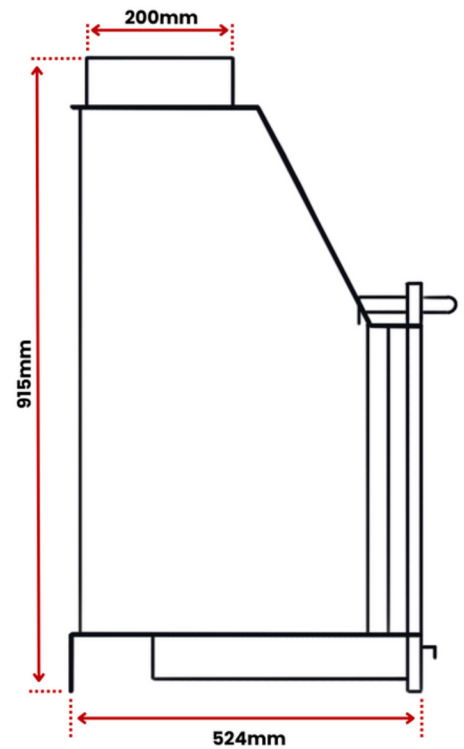

FRONT

TOP

SIDE

MATERIAL	High Quality Welded Steel
AIRFLOW	Dual airflow control (top damper & bottom air slide)
FINISH	Black High Temperature Paint
WEIGHT	75kg
INCLUSIONS	Removable Ash Tray Drawer Stainless Steel BBQ Grill Additional Paint Can Heat Resistant Glove