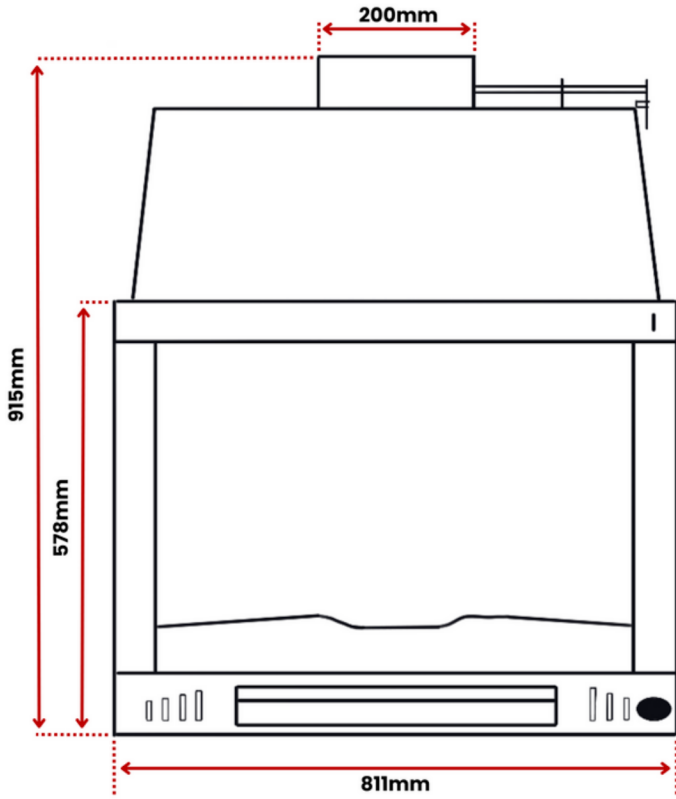

FRONT

TOP

SIDE

MATERIAL	High Quality Welded Steel
AIRFLOW	Dual airflow control (top damper & bottom air slide)
FINISH	Black High Temperature Paint
WEIGHT	75kg
INCLUSIONS	Removable Ash Tray Drawer Stainless Steel BBQ Grill Additional Paint Can Heat Resistant Glove