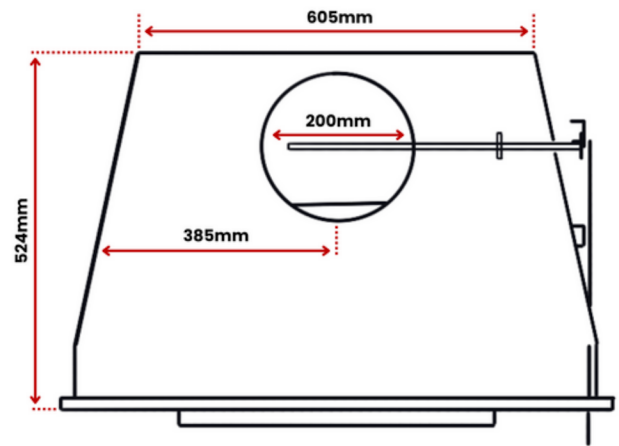

FRONT

TOP

SIDE

MATERIAL	High Quality Welded Steel
AIRFLOW	Dual airflow control (top damper & bottom air slide)
FINISH	Black High Temperature Paint
WEIGHT	75kg
INCLUSIONS	Removable Ash Tray Drawer Stainless Steel BBQ Grill Additional Paint Can Heat Resistant Glove