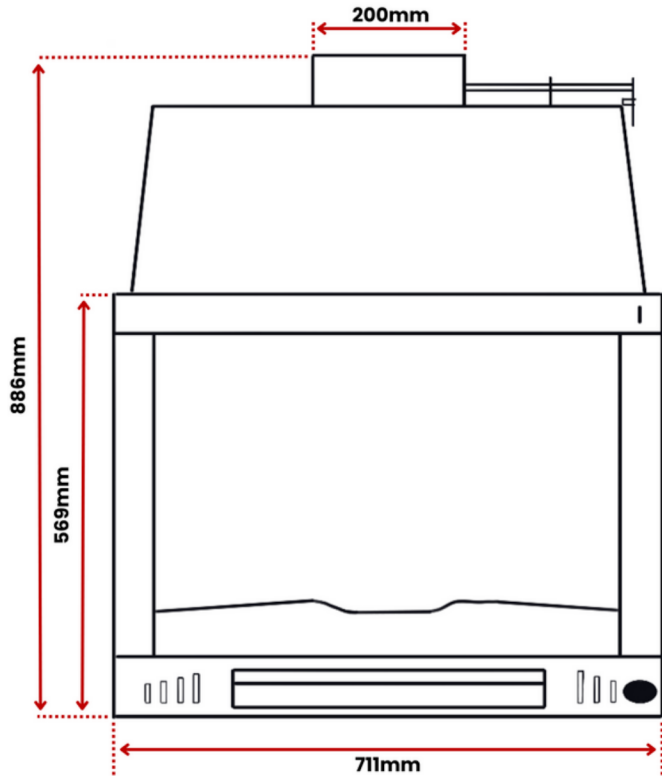

FRONT

TOP

SIDE

MATERIAL	High Quality Welded Steel
AIRFLOW	Dual airflow control (top damper & bottom air slide)
FINISH	Black High Temperature Paint
WEIGHT	58kg
INCLUSIONS	Removable Ash Tray Drawer Stainless Steel BBQ Grill Additional Paint Can Heat Resistant Glove