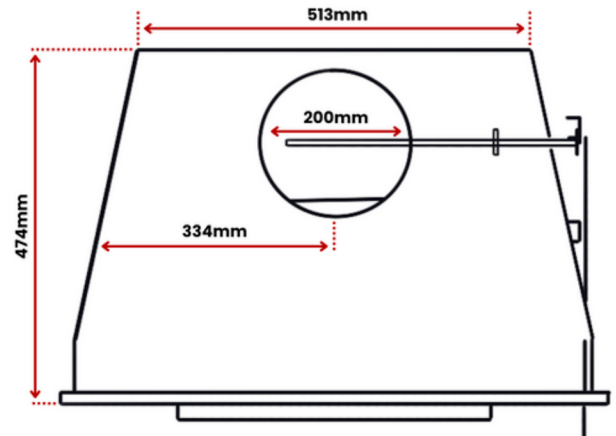

FRONT

TOP

SIDE

MATERIAL	High Quality Welded Steel
AIRFLOW	Dual airflow control (top damper & bottom air slide)
FINISH	Black High Temperature Paint
WEIGHT	58kg
INCLUSIONS	Removable Ash Tray Drawer Stainless Steel BBQ Grill Additional Paint Can Heat Resistant Glove