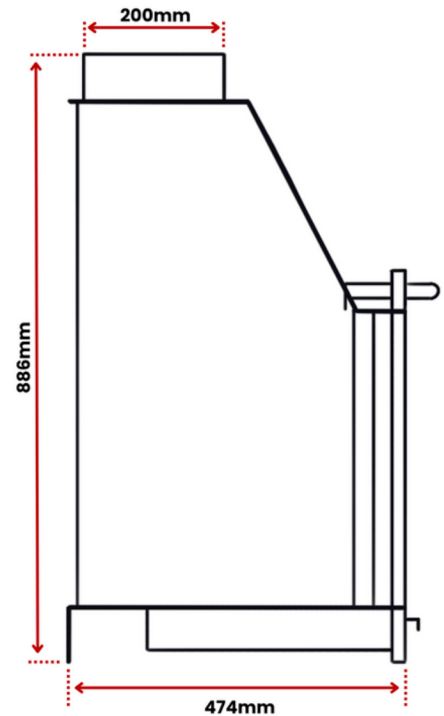

FRONT

TOP

SIDE

MATERIAL	High Quality Welded Steel
AIRFLOW	Dual airflow control (top damper & bottom air slide)
FINISH	Black High Temperature Paint
WEIGHT	58kg
INCLUSIONS	Removable Ash Tray Drawer Stainless Steel BBQ Grill Additional Paint Can Heat Resistant Glove